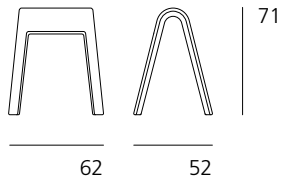

Sitzbock. 204 range. Product versions.

Wilkhahn

Plastic colours

204/01
Polyethylene, black

204/02
Polyethylene, in white

204/03
Polyethylene, in grey

204/04
Polyethylene, in orange-red

204/02
Sitzbock with saddle blanket

The digital sample colours differ from the originals.

Sitzbock. 204 range. Accessories and other items.

Wilkhahn

Seat pad made of felt

204/11 graphite | 204/12 light mottled hue | 204/13 anthracite | 204/14 mango

The digital sample colours differ from the originals.

Sitzbock. 204 range. Models and dimensions.

Wilkhahn

204
Sitzbock

Sitzbock. 204 range. Awards/standards/certificates.

Wilkhahn

Awards

Company's certificates, memberships