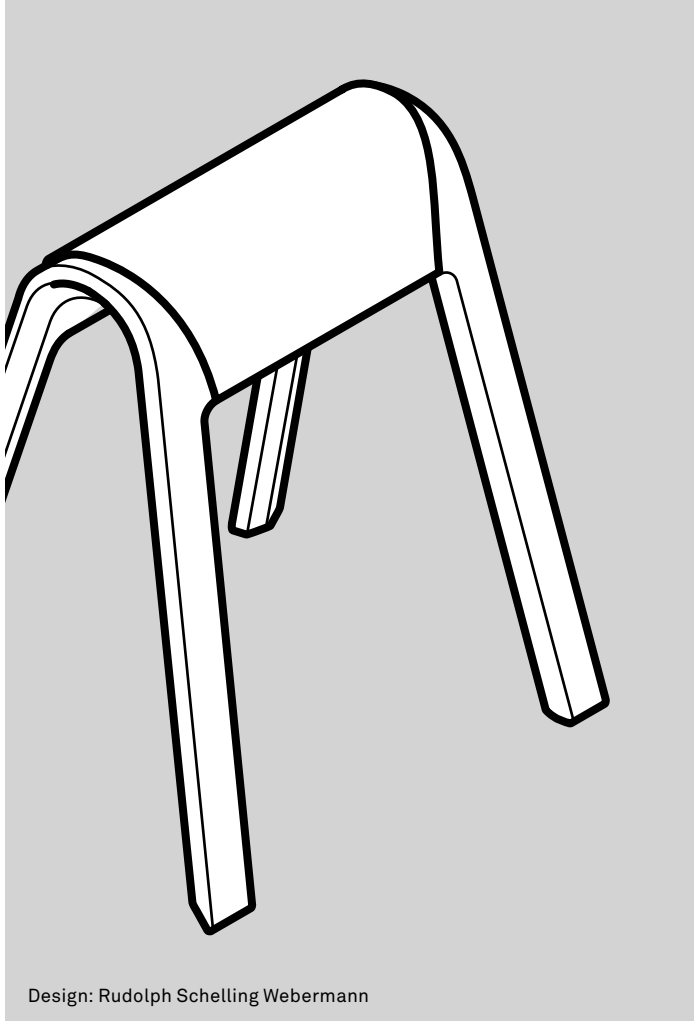

Wilkhahn

Sitzbock. 204 range.

Sitzbock.

When people engage with each other spontaneously and informally, this can serve as a source of inspiration, innovation, and change.

Facilitating a change of perspective that looks beyond job roles and hierarchies requires refreshing design ideas like the Sitzbockommel horse seat, which inspires both the body and the mind to try something different. You can sit astride, “ride side saddle,” or use it to lean on. Made from through-dyed polypropylene in four colors and weighing just 4.8 kg (10 1/2 lbs), the seats are easy to place in groups, stack crosswise or pick up and take outside for a while. Anyone preferring a little more comfort can add a non-slip felt “saddle blanket” to their Sitzbock.

Sitzbock. 204 range. Technical details.

Wilkhahn

Design: Rudolph Schelling Webermann

Function

A pommel horse seat weighing just 4.8 kg that's ideal for informal interaction in kitchenettes, bistros and workshops and enables a range of different postures: users can lean on it, sit side saddle or position themselves astride it.

Body/frame

Four-leg seat made of through-dyed polyethylene in black, white, grey or orange-red with non-slip multipurpose glides. Also suitable for temporary use in outdoor rooms. Up to four Sitzbock pommel horse seats can be stacked across one another. Optional felt blanket in anthracite, a light mottled hue, graphite or mango with a rubber underside which is attached with ten expanding rivets.