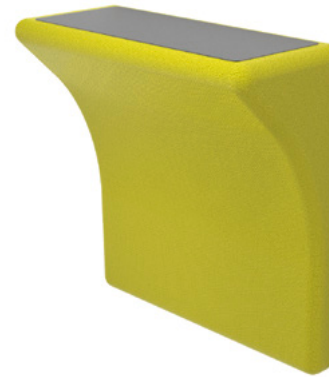

Model 208/1 flat element

Core panels made of laminated wood with PUR foam (flame retardant CMHR) upholstered and covered in fabric.

Model 208/2 relief element

Core panels made of laminated wood and MDF, upholstered with PUR foam (CMHR, flame retardant) and covered in fabric. Can be fitted vertically to lean or horizontally to perch on, or rotated by 180° to make a table-cum-shelf, which then optionally comes with optional sheet steel surface screwed on from the inside, coated with a textured matt finish in grey. With two integrated attachments for each edge length that enable users to hang it up and engage it at any right angles and four fittings to mount it to the wall.

Landing. 208 range. Accessories and other items.

Wilkhahn

A decorative and sound-absorbent wall relief that can be combined as desired to lean, sit, or place things on, consisting of upholstered and fabric-covered laminated wood modules (projecting element also made of MDF) and with four wall fittings each for assembly by the customer. Although they're not very thick, the modules comply with sound absorption class B. Due to the exclusive use of CMHR foam, depending on the fabric cover selected the upholstery can meet a range of fire protection classifications and standards.

Landing. 208 range. Models and dimensions.

Wilkhahn

208/1
Flat element

208/2
Relief element

208/1 Flat element
60 x 60 cm (23⁵/₈" x 23⁵/₈"), depth 5 cm (2")

208/2 Projecting element with shelf
60 x 60 cm (23⁵/₈" x 23⁵/₈"), depth 23 cm (9¹/₈")